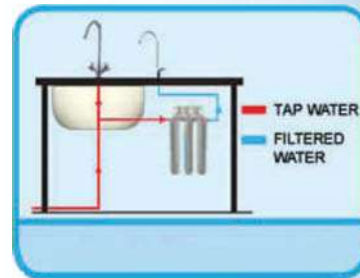

Slimline Design

The stylish design uses minimal space and is created to fit elegantly in any kitchen environment. It is an economical, friendly, easy-to-install and maintain solution.

Sanitary Safe

This is the most hygienic and sanitary safe water filter solution available. There is no potential for human contamination through contact inside the filters as our new sanitary safe, quick change cartridges are fully disposable.

Quick Change

Cartridge replacements are fast, clean & easy. There is no mess, no fuss with these filters just remove the old ones and install the new filters, like changing a light bulb!

PEACE OF MIND
WARRANTY
WITH
**TECHNOLOGY
UPDATES**

We Install

Our fully qualified installer's plumb your water filter system out of the way underneath your sink.