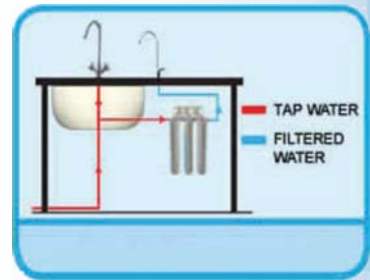

Slimline Design

The stylish design uses minimal space and is created to fit elegantly in any kitchen environment. It is an economical, friendly, easy-to-install and maintain solution.

Sanitary Safe

This is the most hygienic and sanitary safe water filter solution available. There is no potential for human contamination through contact inside the filters as our new sanitary safe, quick change cartridges are fully disposable.

Quick Change

Cartridge replacements are fast, clean & easy. There is no mess, no fuss with these filters just remove the old ones and install the new filters, like changing a light bulb!

PEACE OF MIND
WARRANTY
WITH
**TECHNOLOGY
UPDATES**

We Install

Our fully qualified installer's plumb your water filter system out of the way underneath your sink.